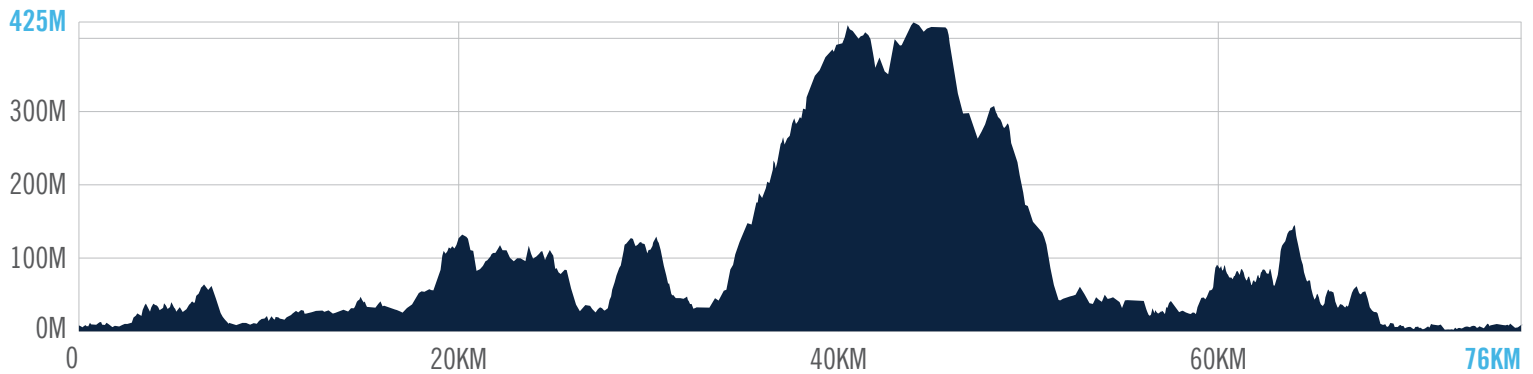

COURSES ARE SUBJECT TO CHANGE

**OPTION 1: 76KM**

**TOTAL ELEVATION: 1718M**

**OPTION 2: 137KM**

**TOTAL ELEVATION: 2508M**