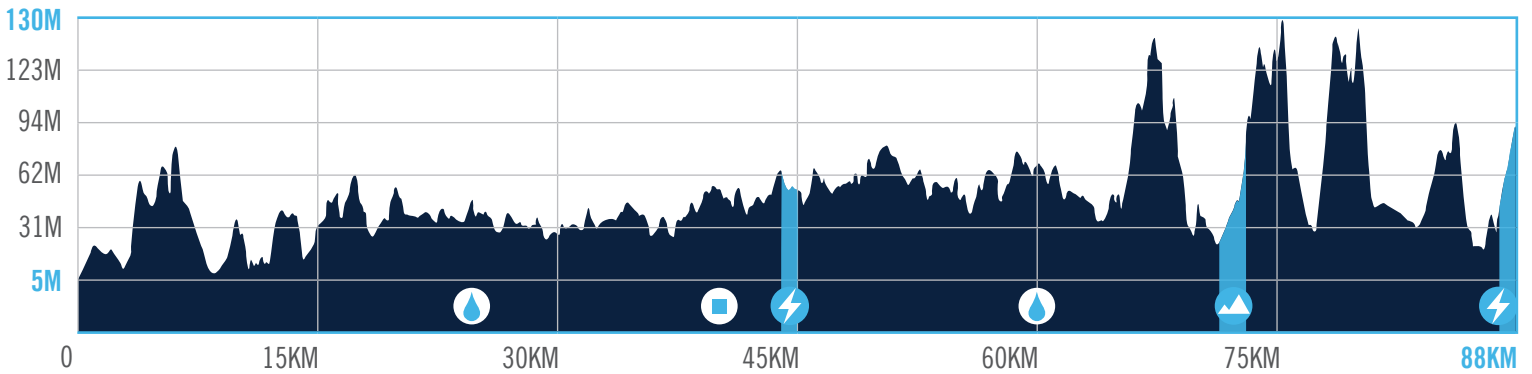

TOTAL ELEVATION: 1085M

SPRINT 2KM OLD GYMPIE RD, BEERBURRUM 43KM - 45KM	KING OF THE MOUNTAIN 2.5KM OLD GYMPIE RD, MOOLOOLAH 70.5KM - 72KM	SPRINT 1KM PINE GROVE RD, WOOMBYE 87KM - 88KM
HYDRATION STATION 25KM	FEED STATION 40KM	HYDRATION STATION 60KM