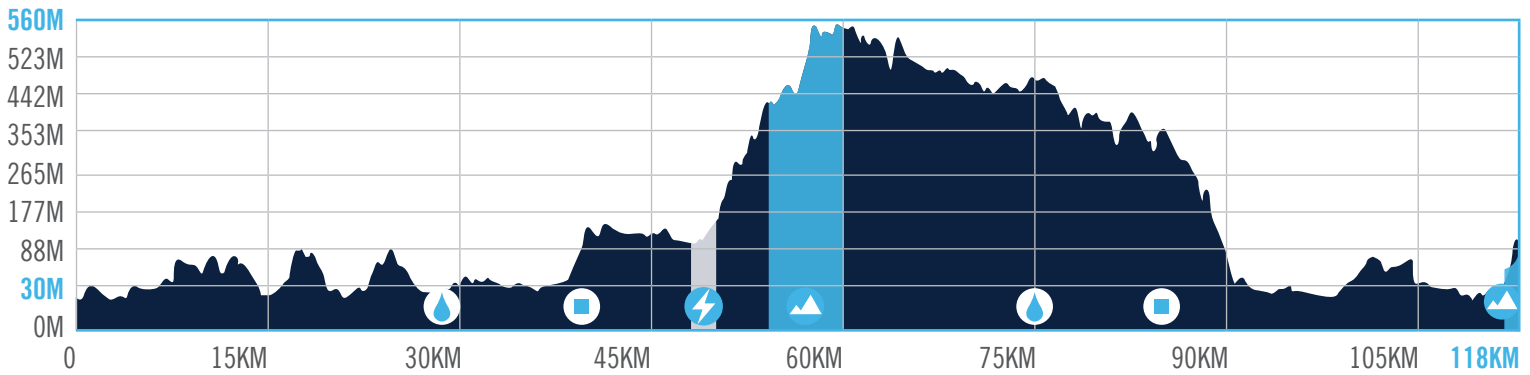

COURSES ARE SUBJECT TO CHANGE

TOTAL ELEVATION: 2182M

SPRINT 2KM
COMISIONERS FLAT RD, COMMISSIONERS FLAT
48KM - 50KM

KING OF THE MOUNTAIN 6KM
MALENY STANLEY RIVER RD, BOOROOBIN
54KM - 60KM

KING OF THE MOUNTAIN 1KM
BALLINGER RD, BUDERIM
117KM - 118KM

HYDRATION STATION
28KM

FEED STATION
40KM

HYDRATION STATION
75KM

FEED STATION
85KM