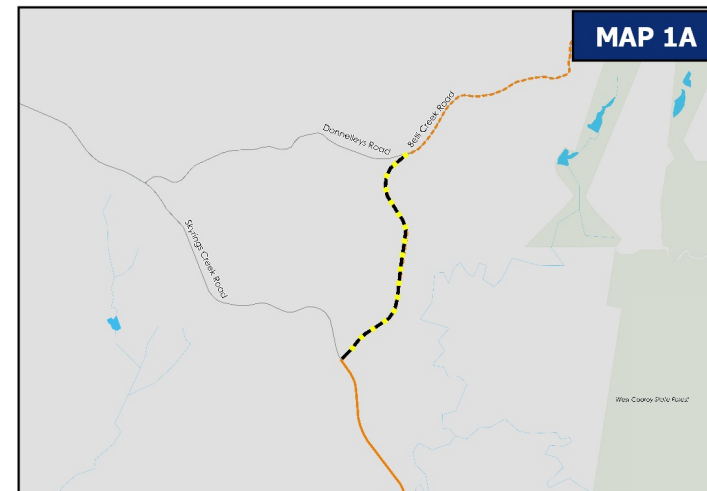

© OpenStreetMap contributors: data available at openstreetmap.org.

COOROY BELLI CREEK ROAD CLOSURE:

To be implemented Sunday 16 July between 7:30am and 11:00am. Local access permitted eastbound only for full extent of closure, via way of escort.

Note: closure times are approximate and may differ on the day of the event.

VELOTHON MAP 1

13 - 16 JULY 2017

Legend

Course Routes

- - - Stage 1 Friday 14 July
- - - Stage 2 Saturday 15 July
- - - Stage 3 Sunday 16 July

Closure Areas

- Stage 1 Friday 14 July
- Stage 2 Saturday 15 July
- Stage 3 Sunday 16 July

Closure Type

- █ Road Closure
- █ Local Access Only
- █ Potential Closure